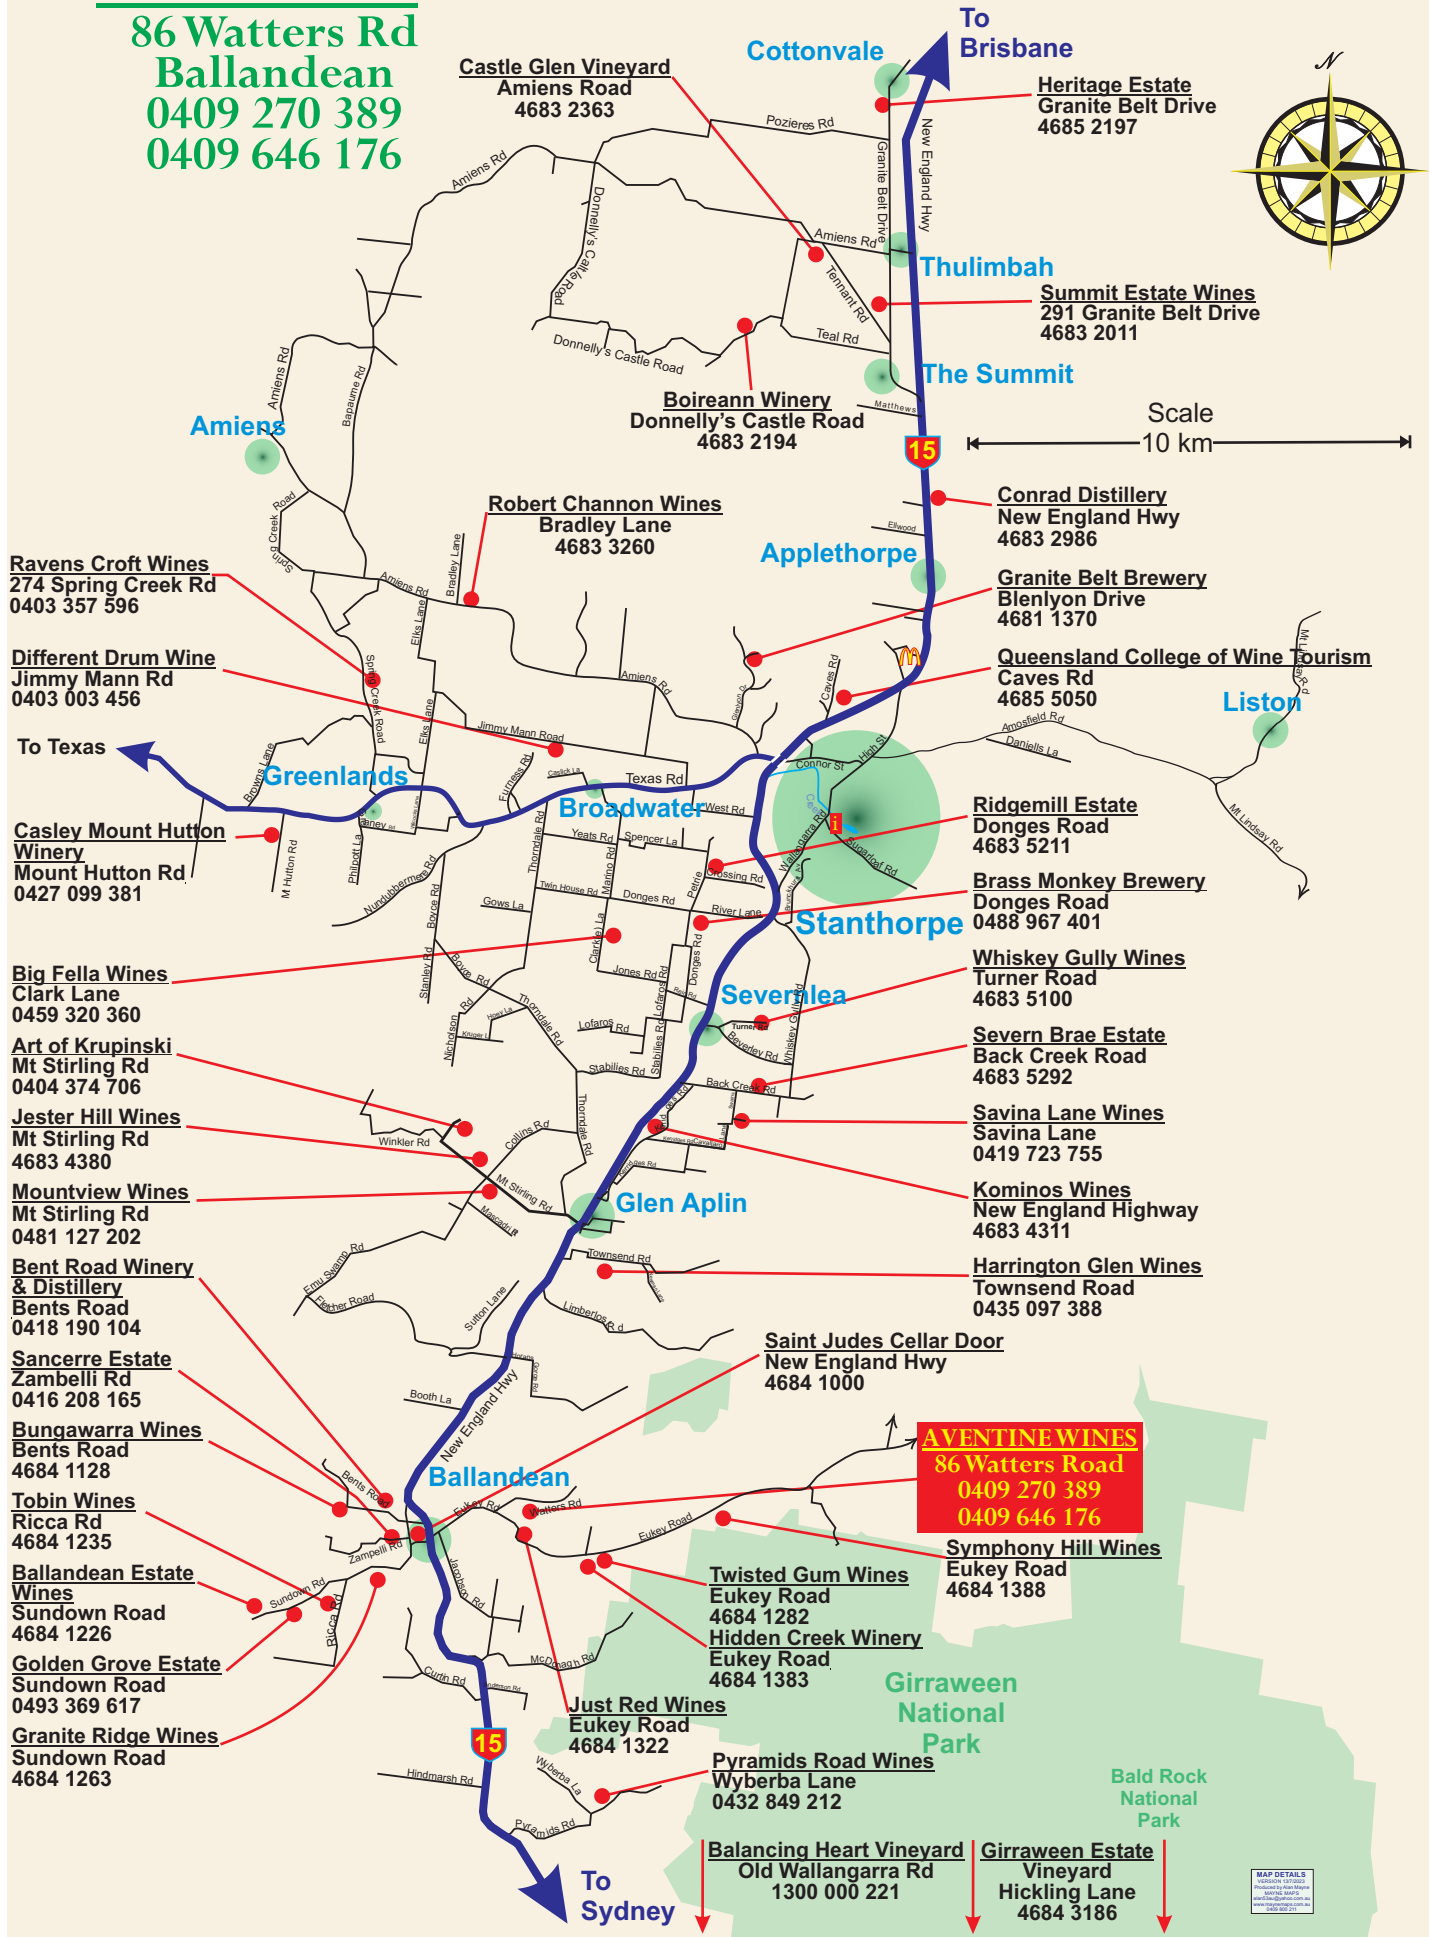

AVENTINE WINES

86 Watters Rd
Ballandean
0409 270 389
0409 646 176

WINERIES on the Granite Belt

Castle Glen Vineyard
Amiens Road
4683 2363

Heritage Estate
Granite Belt Drive
4685 2197

Summit Estate Wines
291 Granite Belt Drive
4683 2011

Boireann Winery
Donnelly's Castle Road
4683 2194

Conrad Distillery
New England Hwy
4683 2986

Granite Belt Brewery
Blenlyon Drive
4681 1370

Queensland College of Wine Tourism
Caves Rd
4685 5050

Ravens Croft Wines
274 Spring Creek Rd
0403 357 596

Different Drum Wine
Jimmy Mann Rd
0403 003 456

Casley Mount Hutton Winery
Mount Hutton Rd
0427 099 381

Ridgeway Estate
Donges Road
4683 5211

Brass Monkey Brewery
Donges Road
0488 967 401

Whiskey Gully Wines
Turner Road
4683 5100

Severn Brae Estate
Back Creek Road
4683 5292

Savina Lane Wines
Savina Lane
0419 723 755

Kominos Wines
New England Highway
4683 4311

Harrington Glen Wines
Townsend Road
0435 097 388

Big Fella Wines
Clark Lane
0459 320 360

Art of Krupinski
Mt Stirling Rd
0404 374 706

Jester Hill Wines
Mt Stirling Rd
4683 4380

Mountview Wines
Mt Stirling Rd
0481 127 202

Bent Road Winery & Distillery
Bents Road
0418 190 104

Sancerre Estate
Zambelli Rd
0416 208 165

Bungawarra Wines
Bents Road
4684 1128

Tobin Wines
Ricca Rd
4684 1235

Ballandean Estate Wines
Sundown Road
4684 1226

Golden Grove Estate
Sundown Road
0493 369 617

Granite Ridge Wines
Sundown Road
4684 1263

Saint Judes Cellar Door
New England Hwy
4684 1000

AVENTINE WINES
86 Watters Road
0409 270 389
0409 646 176

Symphony Hill Wines
Eukey Road
4684 1388

Twisted Gum Wines
Eukey Road
4684 1282

Hidden Creek Winery
Eukey Road
4684 1383

Just Red Wines
Eukey Road
4684 1322

Pyramids Road Wines
Wyberba Lane
0432 849 212

Balancing Heart Vineyard
Old Wallangarra Rd
1300 000 221

Girraween Estate Vineyard
Hickling Lane
4684 3186